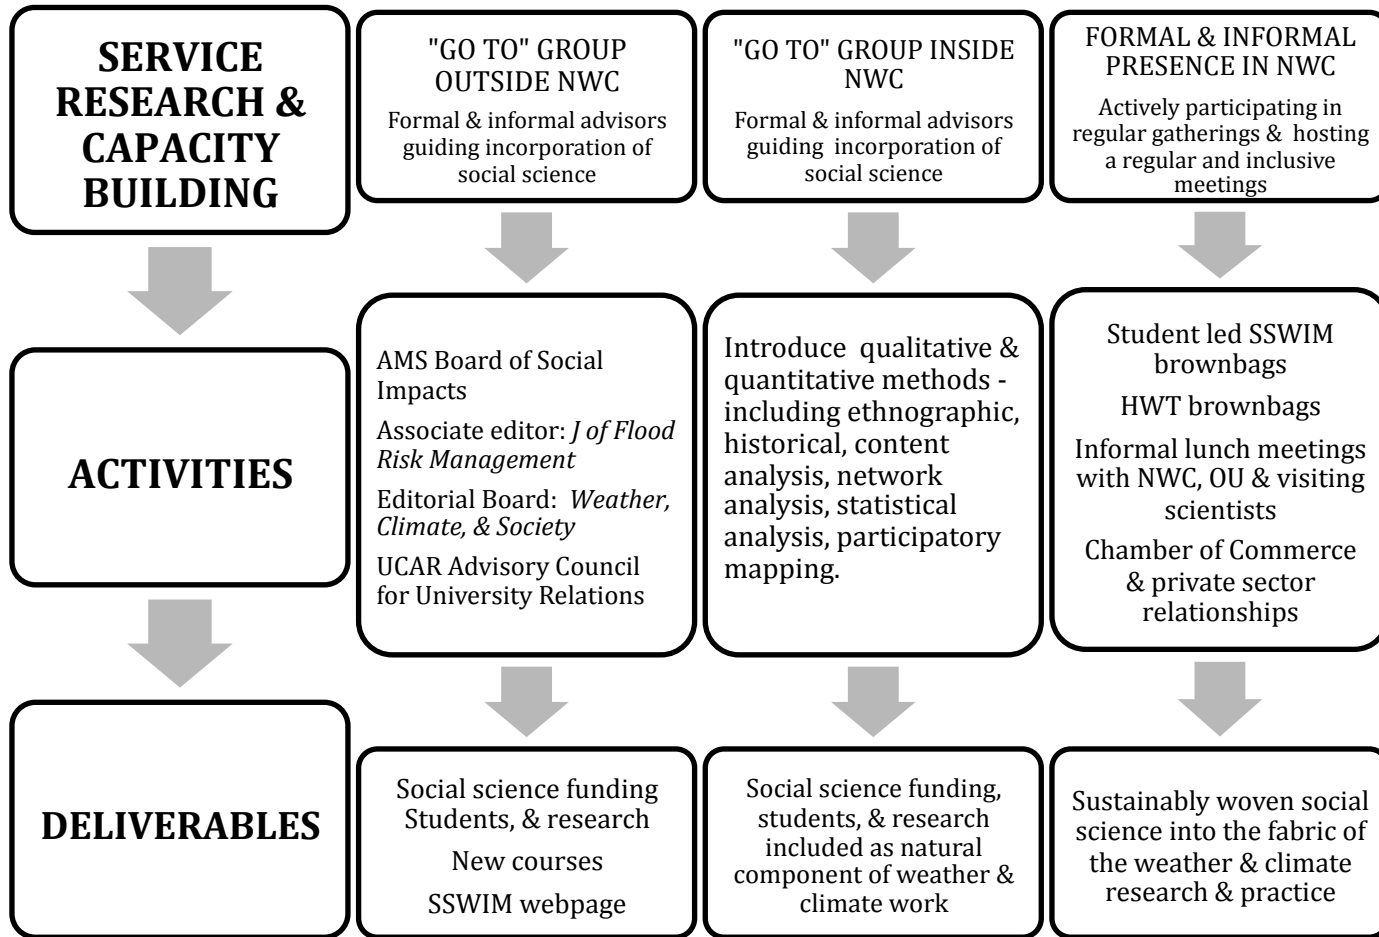

SOCIAL SCIENCE WOVEN INTO METEOROLOGY (S S W I M) RESEARCH & CAPACITY BUILDING PROGRAM

LIVING ROADMAP May 2009 Dr. Eve Gruntfest & Heather Lazrus

SOCIAL SCIENCE WOVEN INTO METEOROLOGY (S S W I M) RESEARCH & CAPACITY BUILDING PROGRAM

LIVING ROADMAP May 2009 Dr. Eve Gruntfest & Heather Lazrus

SOCIAL SCIENCE WOVEN INTO METEOROLOGY (S S W I M) RESEARCH & CAPACITY BUILDING PROGRAM

LIVING ROADMAP May 2009 Dr. Eve Gruntfest & Heather Lazrus

SOCIAL SCIENCE WOVEN INTO METEOROLOGY (S S W I M) RESEARCH & CAPACITY BUILDING PROGRAM

LIVING ROADMAP May 2009 Dr. Eve Gruntfest & Heather Lazrus