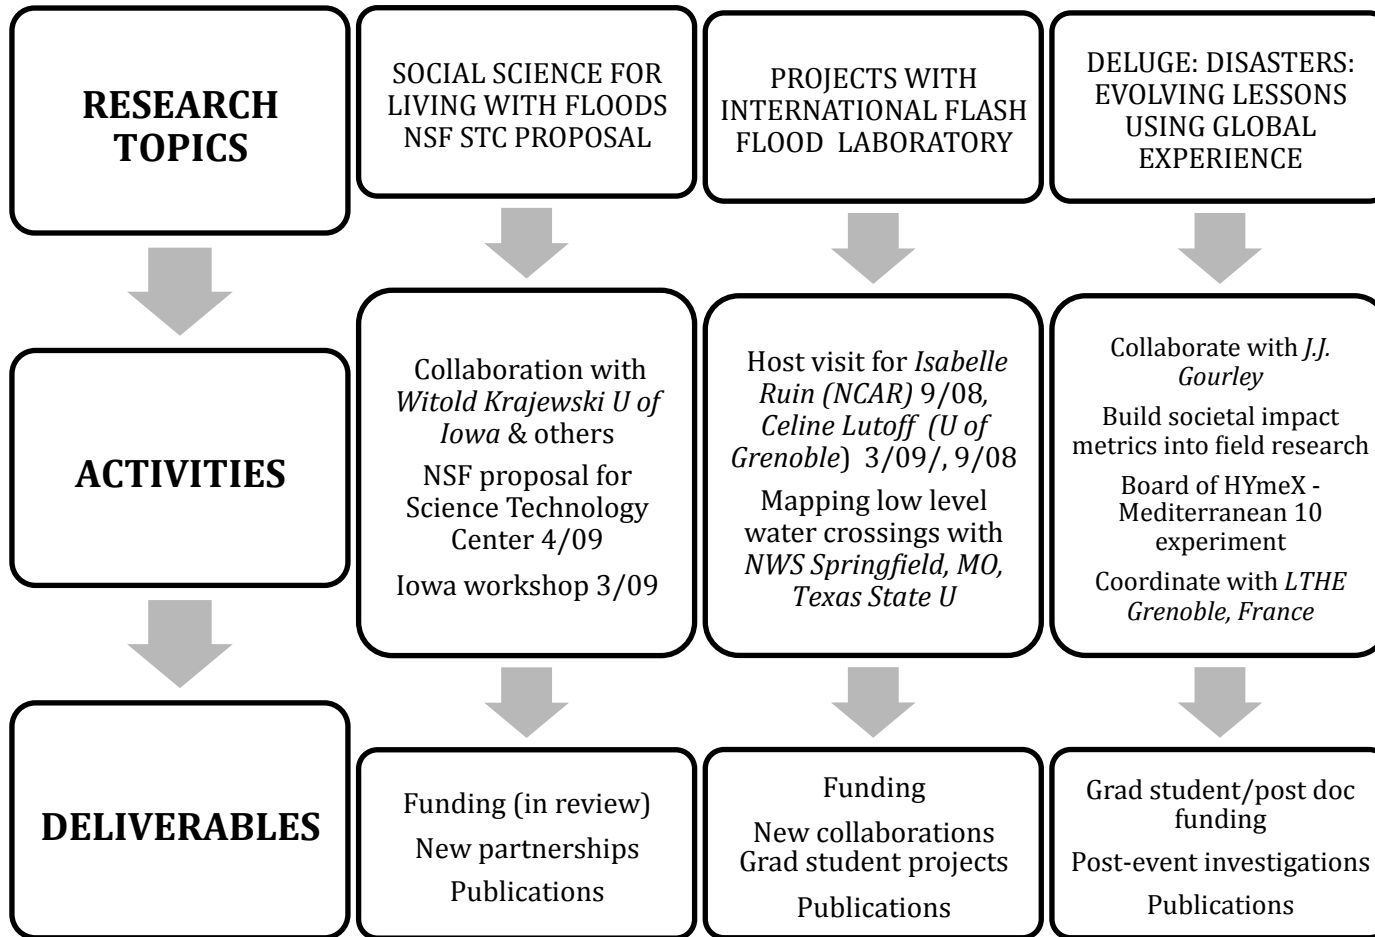

SOCIAL SCIENCE WOVEN INTO METEOROLOGY (S S W I M) RESEARCH & CAPACITY BUILDING PROGRAM

LIVING ROADMAP May 2009 Dr. Eve Gruntfest & Heather Lazrus

SOCIAL SCIENCE WOVEN INTO METEOROLOGY (S S W I M) RESEARCH & CAPACITY BUILDING PROGRAM

LIVING ROADMAP May 2009 Dr. Eve Gruntfest & Heather Lazrus

SOCIAL SCIENCE WOVEN INTO METEOROLOGY (S S W I M) RESEARCH & CAPACITY BUILDING PROGRAM

LIVING ROADMAP May 2009 Dr. Eve Gruntfest & Heather Lazrus

SOCIAL SCIENCE WOVEN INTO METEOROLOGY (S S W I M) RESEARCH & CAPACITY BUILDING PROGRAM

LIVING ROADMAP May 2009 Dr. Eve Gruntfest & Heather Lazrus