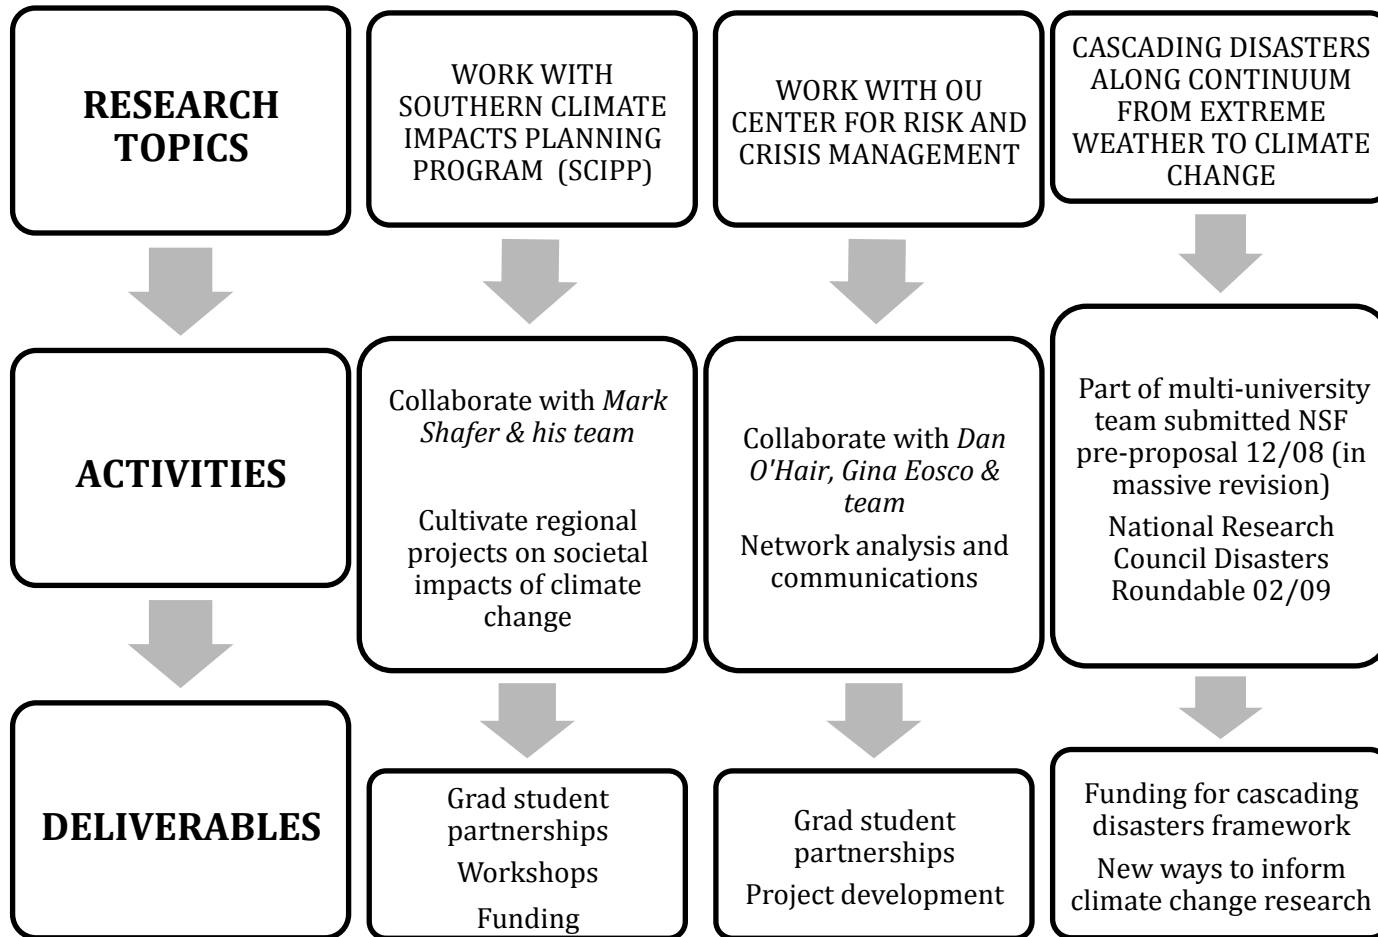

SOCIAL SCIENCE WOVEN INTO METEOROLOGY (S S W I M) RESEARCH & CAPACITY BUILDING PROGRAM

LIVING ROADMAP May 2009 Dr. Eve Gruntfest & Heather Lazrus

SOCIAL SCIENCE WOVEN INTO METEOROLOGY (S S W I M) RESEARCH & CAPACITY BUILDING PROGRAM

LIVING ROADMAP May 2009 Dr. Eve Gruntfest & Heather Lazrus

SOCIAL SCIENCE WOVEN INTO METEOROLOGY (S S W I M) RESEARCH & CAPACITY BUILDING PROGRAM

LIVING ROADMAP May 2009 Dr. Eve Gruntfest & Heather Lazrus

SOCIAL SCIENCE WOVEN INTO METEOROLOGY (S S W I M) RESEARCH & CAPACITY BUILDING PROGRAM

LIVING ROADMAP May 2009 Dr. Eve Gruntfest & Heather Lazrus